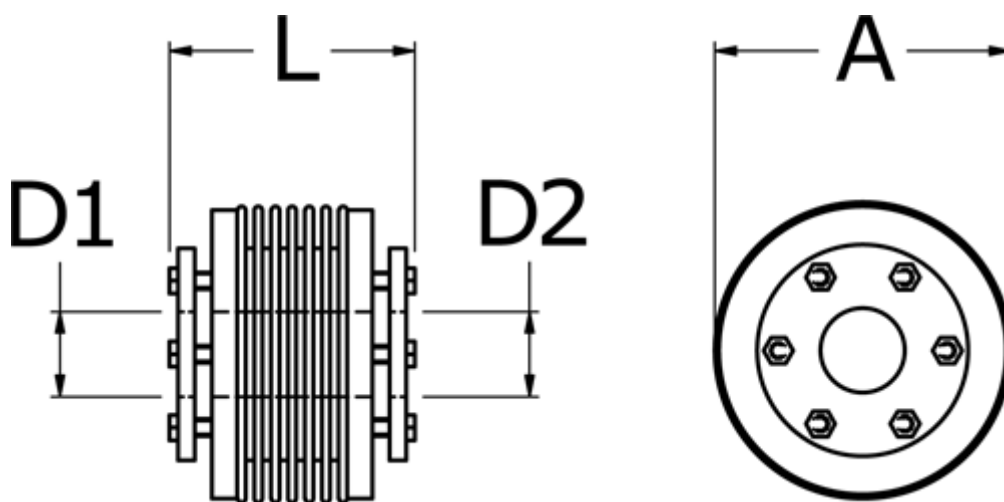

# Data Sheet

Article number: 3330500800782525

Description: Bellow coupling type 5 size80  
Length 78 mm, bore 25/25 mm

## Measures

A	= 82
D1	= 25
D2	= 25
L	= 78
Nom. torque NM (Tkn)	= 80